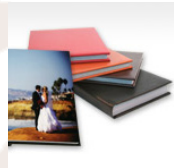

pricing & helpful tips

session fee: \$295

sessions can take place in studio or on location, including your home.

includes:

- *both studio and natural light selections
- *color, b&w and sepia versions of each image
- *online webshow for viewing and ordering
- *each session yields 50-75 images

ala carte pricing

wallet (2)	\$10
3 1/2x5	\$10
4x6	\$14
5x7	\$20
8x10	\$40
11x14	\$175
16x20	\$250
20x24	\$375
24x30	\$450

frames, greeting cards, albums & books also available

wardrobe

babies

whites, pastels, or bare skin are perfect for natural light photography.

children & adults

casual clothing in (solid) earth tones work great outdoors. middle tones and darker solids work best when using a backdrop.

groups

clothing should reflect the same style, color and tonal range.